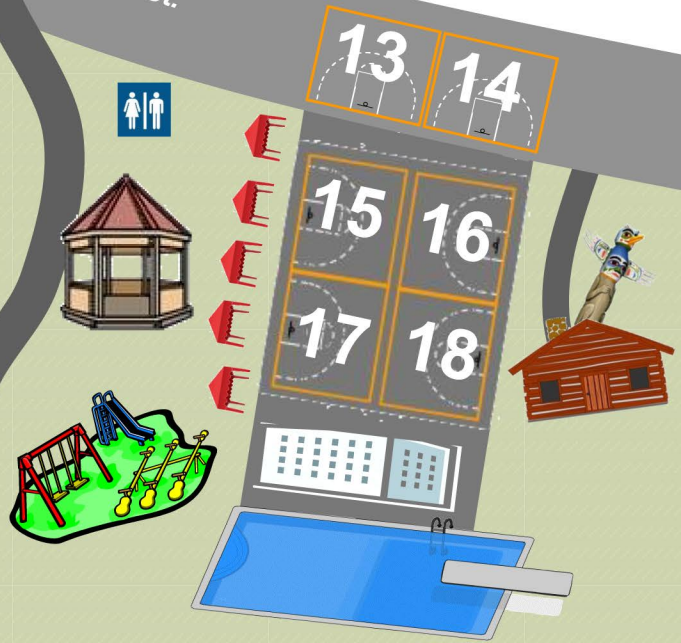

EVENT MAP

SilverHoops 3on3 Basketball Tournament

COURT LOCATIONS

- 1-
- 2-
- 3-
- 4-
- 5-
- 6-
- 7-
- 8-
- 9-
- 10-
- 11-
- 12-
- 13-
- 14-
- 15-
- 16-
- 17-
- 18-

Railroad Ave.

Railroad Ave.

Hill St.

Hill St.

Trail of the Coeur d'Alenes

	Scout House		Restroom
	DJ Booth		Parking Area
	Vendor Area		First Aid Tent