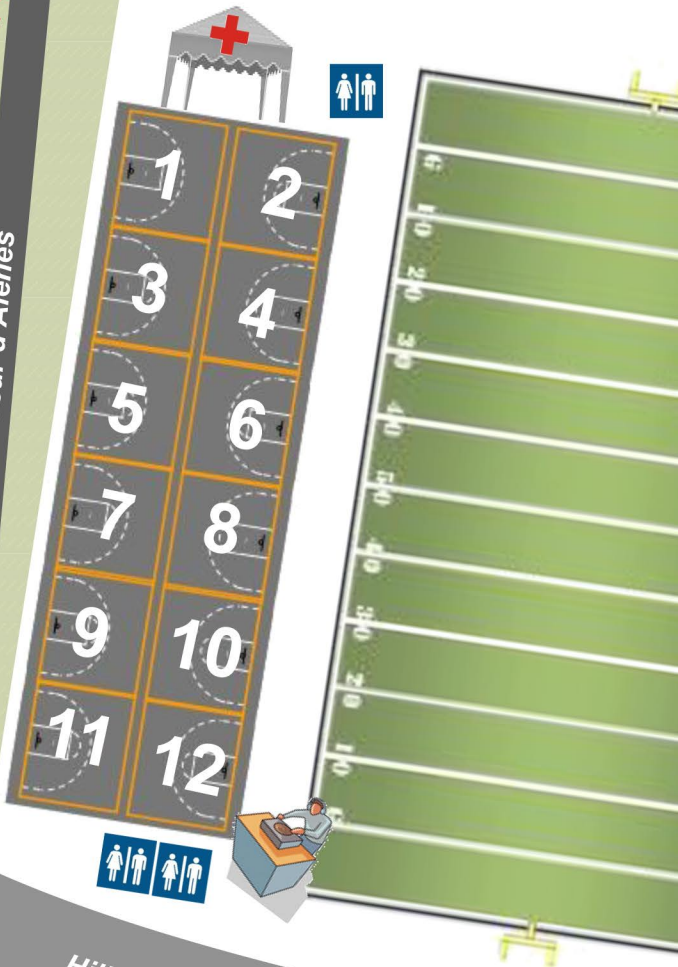

EVENT MAP

SilverHoops 3on3 Basketball Tournament

COURT LOCATIONS

- 1-
- 2-
- 3-
- 4-
- 5-
- 6-
- 7-
- 8-
- 9-
- 10-
- 11-
- 12-
- 13-
- 14-
- 15-
- 16-
- 17-
- 18-

Railroad Ave.

Railroad Ave.

Hill St.

Hill St.

Trail of the Coeur d'Alenes

	Scout House		Restroom
	DJ Booth		Parking Area
	Vendor Area		First Aid Tent