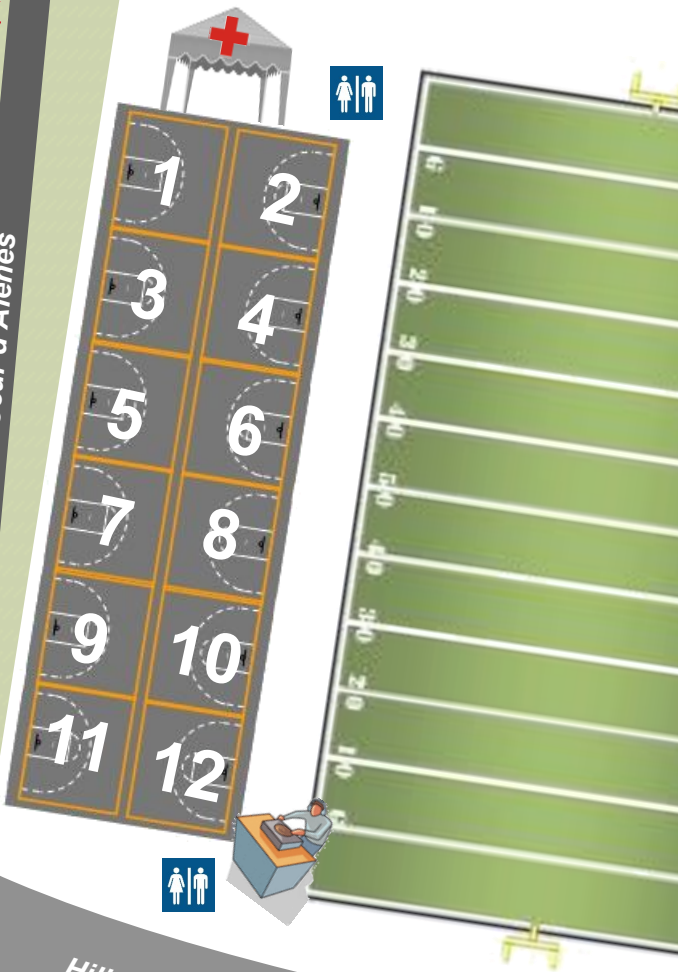

EVENT MAP

SilverHoops 3on3 Basketball Tournament

COURT LOCATIONS

- 1-
- 2-
- 3-
- 4-
- 5-
- 6-
- 7-
- 8-
- 9-
- 10-
- 11-
- 12-
- 13-
- 14-
- 15-
- 16-
- 17-
- 18-

Railroad Ave.

Railroad Ave.

Hill St.

Hill St.

Trail of the Coeur d'Alenes

	Scout House		Restroom
	DJ Booth		Parking Area
	Vendor Area		First Aid Tent