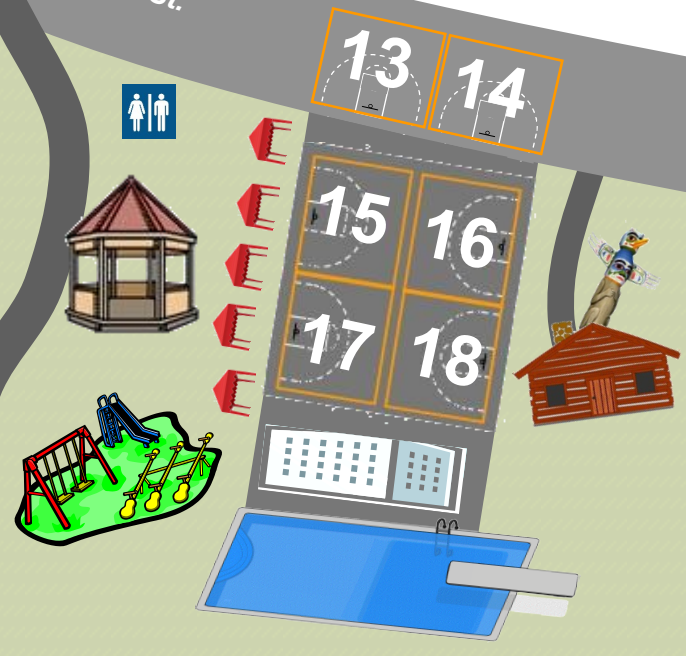

EVENT MAP

SilverHoops 3on3 Basketball Tournament

COURT LOCATIONS

- 1-
- 2-
- 3-
- 4-
- 5-
- 6-
- 7-
- 8-
- 9-
- 10-
- 11-
- 12-
- 13-
- 14-
- 15-
- 16-
- 17-
- 18-

Railroad Ave.

Railroad Ave.

Hill St.

Hill St.

Trail of the Coeur d'Alenes

	Scout House		Restroom
	DJ Booth		Parking Area
	Vendor Area		First Aid Tent